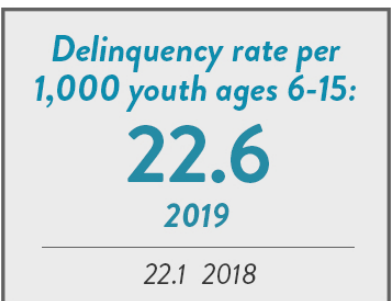

## NORTH CAROLINA

Child population: 2,311,620  
 Percent under age six: 31.5%  
 Number of live births: 118,725

## GUILFORD

Child population: 116,240  
 Percent under age six: 32.0%  
 Number of live births: 6,045

\*Percentage is not reported if it is greater than 95% or less than 5%.