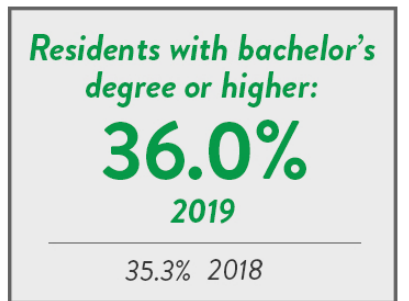

## NORTH CAROLINA

Child population: 2,311,620  
 Percent under age six: 31.5%  
 Number of live births: 118,725

## GUILFORD

Child population: 116,240  
 Percent under age six: 32.0%  
 Number of live births: 6,045

\*Percentage is not reported if it is greater than 95% or less than 5%.