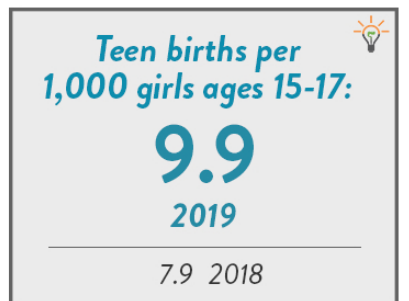

## NORTH CAROLINA

Child population: 2,311,620  
 Percent under age six: 31.5%  
 Number of live births: 118,725

## GUILFORD

Child population: 116,240  
 Percent under age six: 32.0%  
 Number of live births: 6,045

\*Percentage is not reported if it is greater than 95% or less than 5%.