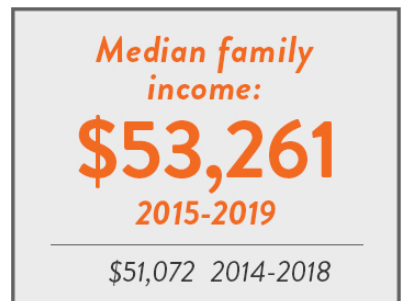

## NORTH CAROLINA

Child population: 2,311,620  
 Percent under age six: 31.5%  
 Number of live births: 118,725

## GUILFORD

Child population: 116,240  
 Percent under age six: 32.0%  
 Number of live births: 6,045

\*Percentage is not reported if it is greater than 95% or less than 5%.