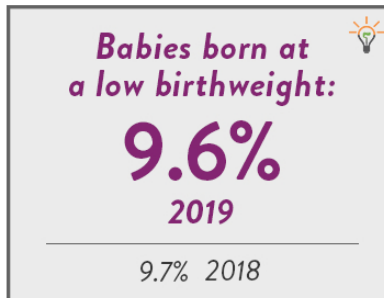

## NORTH CAROLINA

Child population: 2,311,620  
 Percent under age six: 31.5%  
 Number of live births: 118,725

## GUILFORD

Child population: 116,240  
 Percent under age six: 32.0%  
 Number of live births: 6,045

\*Percentage is not reported if it is greater than 95% or less than 5%.