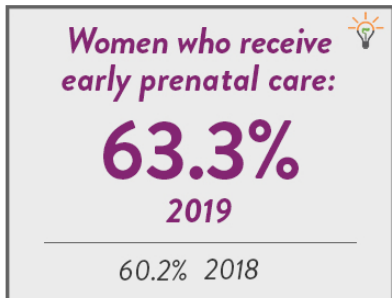

## NORTH CAROLINA

Child population: 2,311,620  
 Percent under age six: 31.5%  
 Number of live births: 118,725

## GUILFORD

Child population: 116,240  
 Percent under age six: 32.0%  
 Number of live births: 6,045

\*Percentage is not reported if it is greater than 95% or less than 5%.