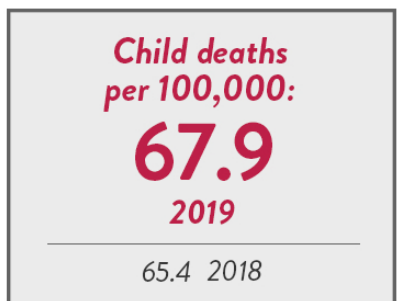

## NORTH CAROLINA

Child population: 2,311,620  
 Percent under age six: 31.5%  
 Number of live births: 118,725

## GUILFORD

Child population: 116,240  
 Percent under age six: 32.0%  
 Number of live births: 6,045

\*Percentage is not reported if it is greater than 95% or less than 5%.